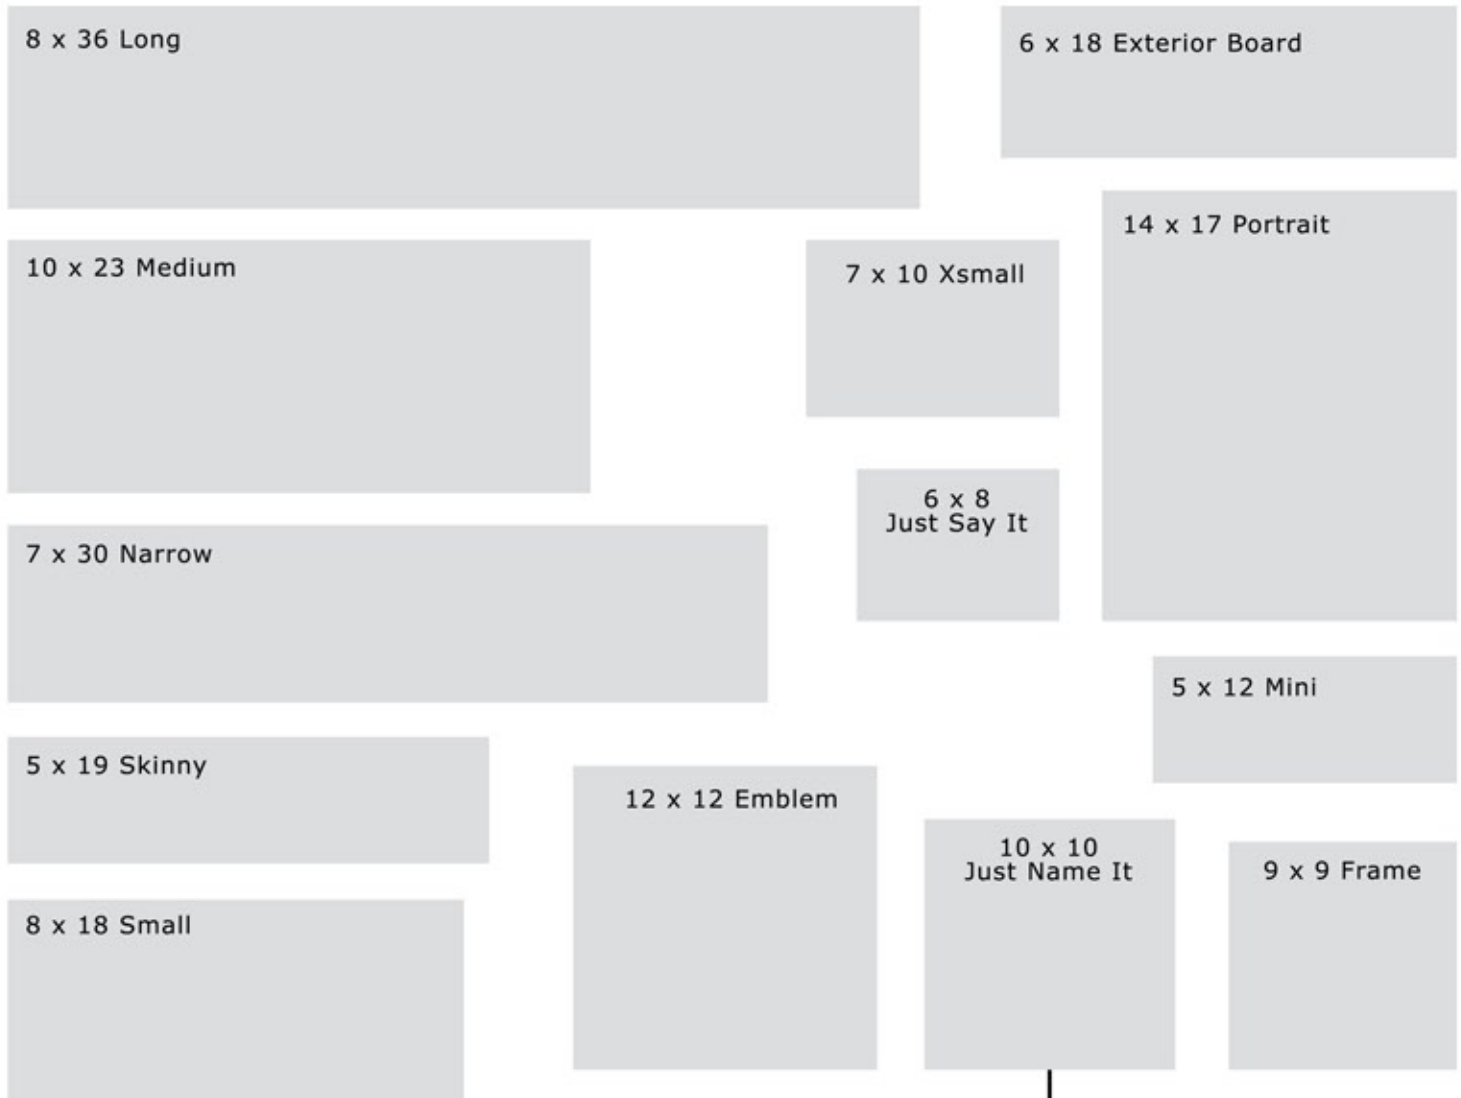

All Available Sizes

All Available Board Colors

TEXT (font) COLOR WILL BE DETERMINED BY THE GRAPHIC ARTS DEPARTMENT

- | | | | |
|--------------|------------|----------------|----------------------------|
| 1-Pink | 7-Red 1 | 13-Green 2 | 19-Tan |
| 2-Light Blue | 8-Navy | 14-Green 1 | 20-Almond |
| 3-Lavender | 9-Olive | 15-Black Berry | 21-French Blue 1 |
| 4-Ice | 10-Yellow | 16-Mustard | 22-Chocolate |
| 5-Aqua | 11-Sage | 17-Black | 23-Gray (coming Jan. 2010) |
| 6-Bright Red | 12-Green 3 | 18-Parchment | |

Just Name It Boards

- 1-Pink
- 2-Lavender
- 3-Aqua
- 4-Bright Red
- 5-Light Blue
- 6-Chocolate
- 7-Green 1

Color Number Chart

saltbox
Signs Inc.